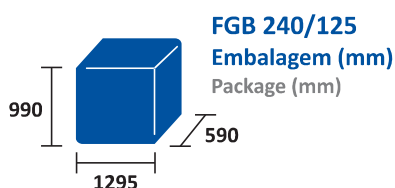

Technical Features

FGB PV | FGB APV

- Internal Dimension
  FGB 240/125 | W920 x D460 x H737mm
  FGB 251/145 | W1120 x D460 x H737mm
- Inside Surface (White Skinplate) | Inox AISI 304
- Outside Surface (Black Skinplate) | Inox AISI 430
- Polyurethane Water Base Insulation
- Ventilated Cold
- LED Lighting
- Digital Thermostat
- Automatic Defrost
- 2 Removable Shelves in Plastified Steel for Door
- Capacity for 3 Bottles 33cl in High
- Adjustable Feet
- Extractable Motor Area for Easy Maintenance or Technical Service

Código Code	Modelo Model	Largura Width	Profundidade Depth	Altura Height	Volume Volume	Peso Weight	Potência Power	Consumo Consumption	Portas Doors	Gás Gas
800994	FGB 240/125 PV	1255mm	565mm	890/905mm	312 | 229	92 | 114	370W	1624 kwh/ano kwh/year	2 | PV	R 290
800995	FGB 251/145 PV	1455mm	565mm	890/905mm	379 | 283	97 | 120	350W	1634 kwh/ano kwh/year	2 | PV	R 290
800996	FGB 240/125 APV	1255mm	565mm	890/905mm	312 | 229	92 | 114	330W	1624 kwh/ano kwh/year	2 | PV	R 290
800997	FGB 251/145 APV	1455mm	565mm	890/905mm	379 | 283	97 | 120	350W	1634 kwh/ano kwh/year	2 | PV	R 290

Opcionais Optional

Kit Led com Alteração de Cor | 90€

Natural | Azul | Verde | Vermelho
Led with Color Change
Natural | Blue | Green | Red
Cod. 129016

Reforço Embalagem 25€ | 30€

Package Reinforcement

Embalagem Marítima 65€ | 75€

Seaworthy Package

Capacidade Carga (unid)	TIR	20"	40"
Load capacity (unit)	82	28	58